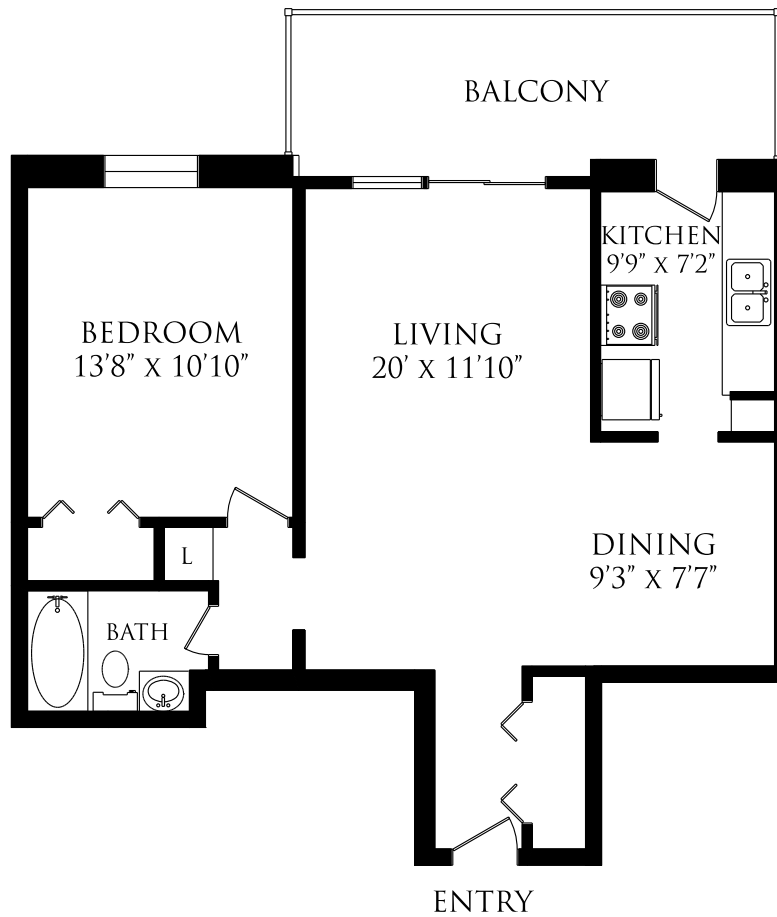

## UNIT 04

9 GROSVENOR STREET

1 BEDROOM APPROX. 728 SQ. FT.

9 GROSVENOR STREET